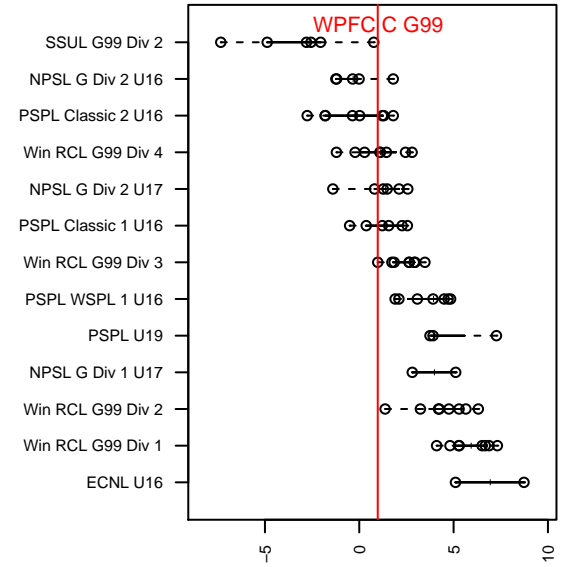

**attack and defense rating
relative to others at age
and all opponents in last 13 months**