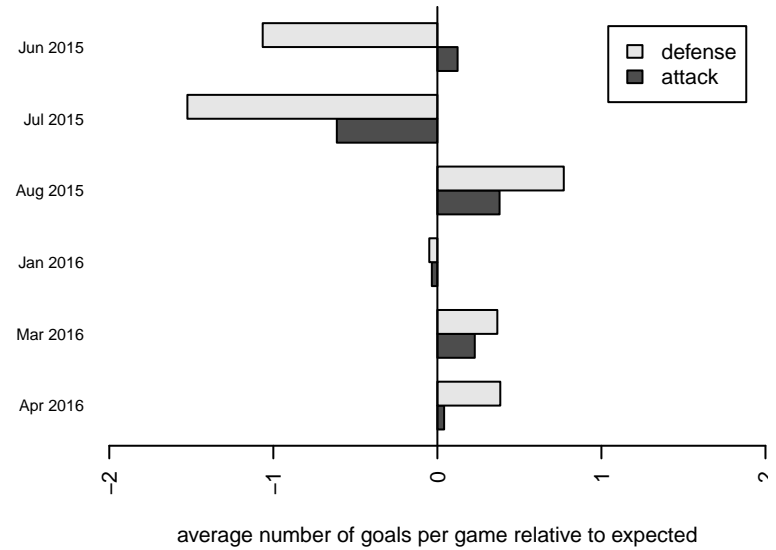

Performance relative to 13 month average