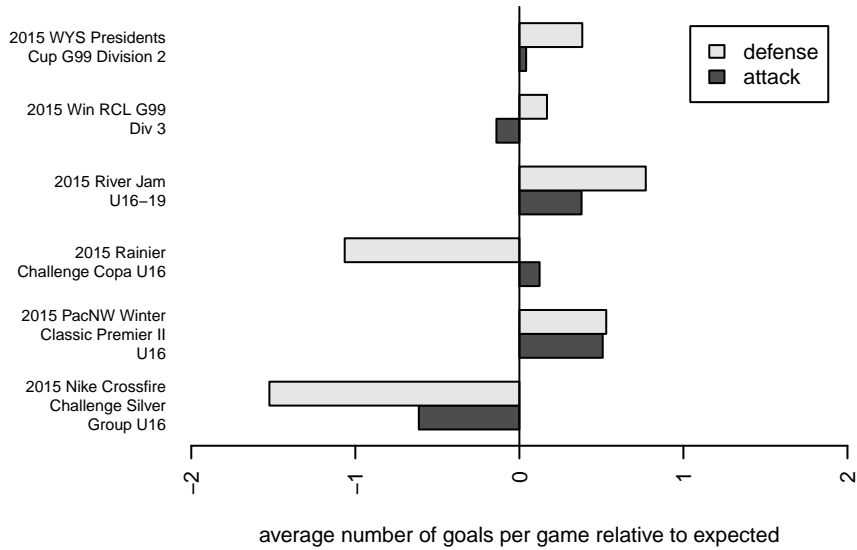

Performance relative to 13 month average