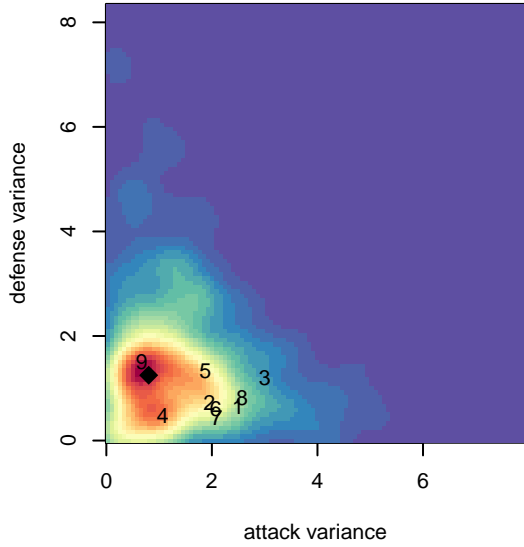

WPFC C G99

Washington Premier FC
 Tacoma, WA
 G99 total strength=1221
 attack=4.46 defense=4.14
 fall league = Win RCL G99 Div 3

alt names used:
 WPFC G99 White C
 Wpfc Gu99
 WPFC GU99 WHITE (WA)
 WPFC G99 White C
 WPFC GU16 White
 WPFC G99 White C

WPFC C G99
 Dots are actual minus expected GF (blue circles) and GA (red triangles).
 Blue line is smoothed change in attack strength. Red is smoothed change in defense strength.

**attack and defense variance (black dot)
relative to other teams
and top 10 in region**