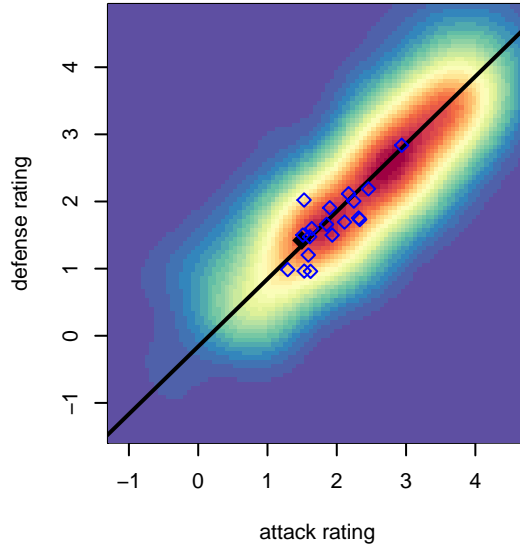

**attack and defense rating
relative to others at age
and all opponents in last 13 months**