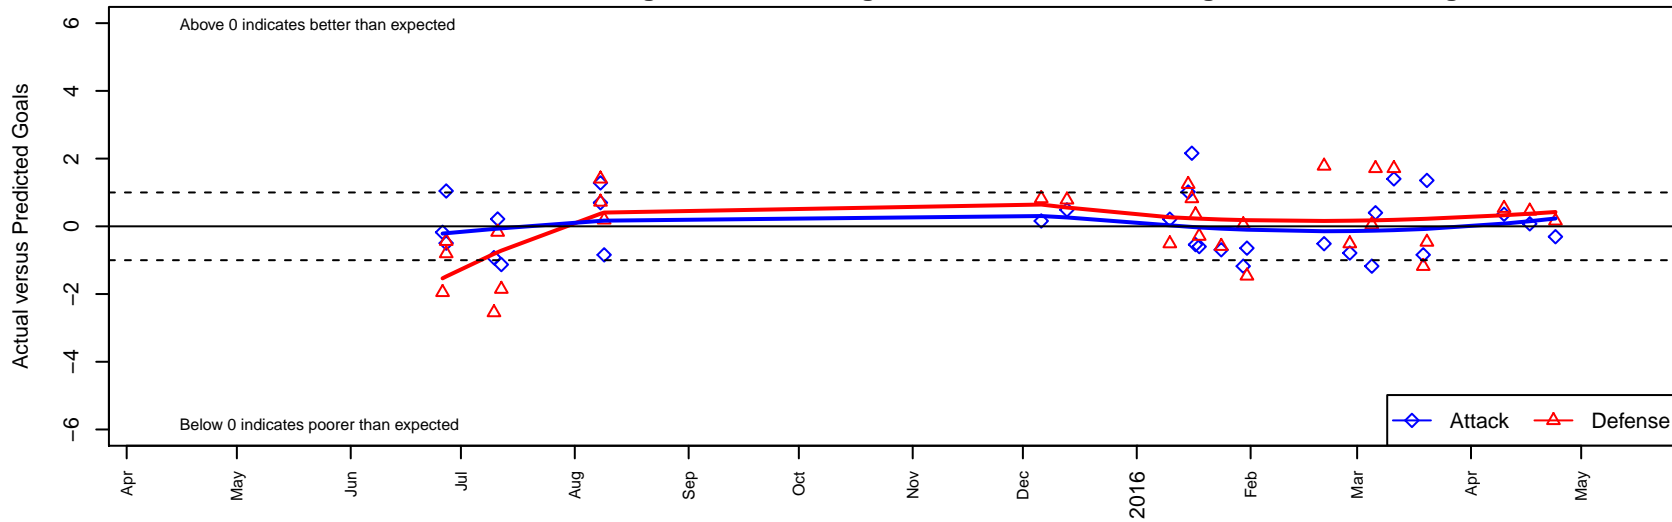

WPFC C G99

Washington Premier FC
 Tacoma, WA
 G99 total strength=1221
 attack=4.46 defense=4.14
 fall league = Win RCL G99 Div 3

alt names used:
 WPFC G99 White C
 Wpfc Gu99
 WPFC GU99 WHITE (WA)
 WPFC G99 White C
 WPFC GU16 White
 WPFC G99 White C

WPFC C G99
 Dots are actual minus expected GF (blue circles) and GA (red triangles).
 Blue line is smoothed change in attack strength. Red is smoothed change in defense strength.

**attack and defense variance (black dot)
relative to other teams
and top 10 in region**